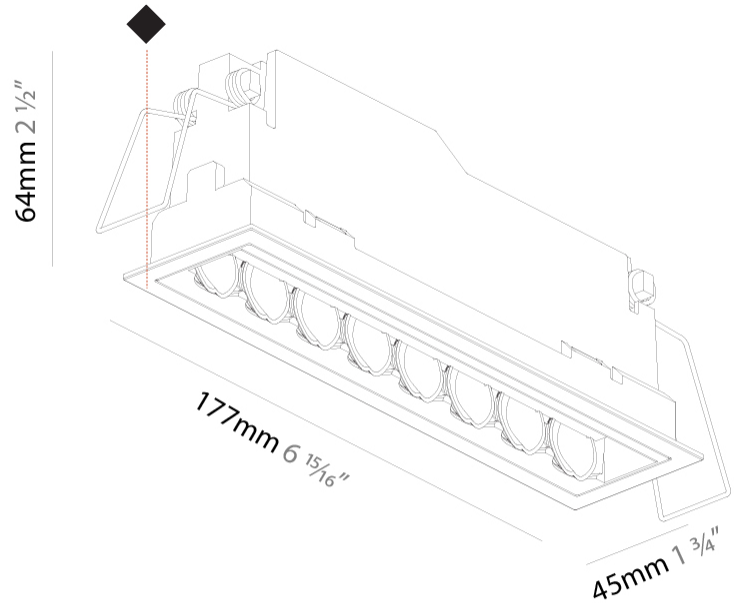

GENERAL

Series: Magiq Hollow Wallwash
Subseries: Magiq Hollow Wallwash
Partner: Prolicht
Division: Architectural
Installation: Recessed
Product Type: Wallwash
Mounting Location: Ceiling
Light Distribution: Downlight

PHYSICAL

Shape: Rectangle
Length (mm): 177
Length (in): 6 15/16
Width (mm): 45
Width (in): 1 3/4
Height (mm): 64
Height (in): 2 1/2
Ceiling Thickness (mm): 5 - 30
Ceiling Thickness (in): 1/16 - 1 3/16
Min. Recessing Depth (mm): 100
Min. Recessing Depth (in): 3 15/16
Fixture Finish: SSR / BKV / CWI / CRY / HAB / UFT / ITA / RUA / FTG / MYG / LOD / PUS / FRO / FUP / KIA / POP / BLS / SPG / MEY / GOH / CHC / COM / ABZ / JAG / OBR / MOS / ROR
Fixture Material: Aluminum Die Cast
Cut-out Measurements: 170mm / 6 11/16" x 38mm / 1 1/2"

ELECTRICAL

Lamp Type: LED (Zhaga Standard)
Input Wattage (W): 19
Total Output Wattage (W): 17.2
Dimming: Tri-Mode (Non-Dimming and Phase Dimming (120Vac only) and 0-10V Dimming)
Driver Included: No
Driver Location: Remote
Driver Type: Constant Current - Universal
Driver Class: Class 2
Input Voltage (V): 120 - 277
Constant Current (MA): 700

LED

Number of LEDs: 8
Color Temperature (°K): 2700 / 3000 / 3500 / 4000
Max. Delivered Lumen (lm): 1270 / 1270 / 1513 / 1544
Nominal Lumen (lm): 1492 / 1492 / 1778 / 1814
CRI: >90 CRI
Lamp Life (hrs): 50000

OPTICAL

RATINGS AND CERTIFICATIONS

Certified By: CSA Certified to UL and CSA Standards
IP rating: IP20

100mm
3 15/16"

5 - 30 mm
3/16" - 1 3/16"

170mm x 38mm
6 11/16" x 1 1/2"